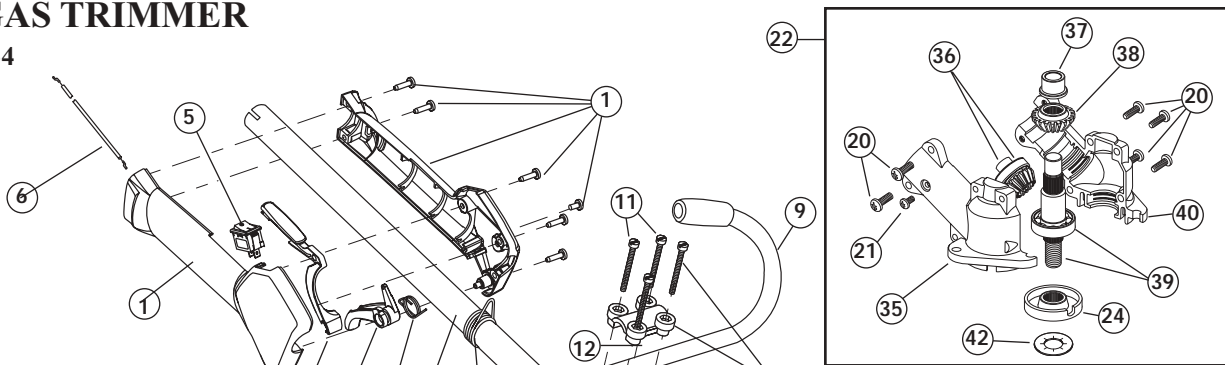

BOOM AND TRIMMER PARTS - MODEL 780r

2-CYCLE GAS TRIMMER

PPN 41FD780G034

Item	Part No.	Description
1	791-182801	Throttle Housing and Trigger Assembly (includes 2-4)
2	791-182802	Throttle Trigger Lock-Out
3	791-182803	Throttle Trigger
4	791-182690	Throttle Trigger Spring
5	791-182405	Switch Assembly
6	753-04278	Throttle Cable Assembly
7	791-610327	Harness Clip
8	791-147486	Upper Drive Shaft Housing Assembly
9	791-181099	J-Handle Assembly
10	791-683295	Handle Bracket Assembly (includes 11-16)
11	791-181811	Screw
12	791-181812	Upper Handle Clamp
13	791-181813	Middle Handle Clamp
14	791-181814	Lower Handle Clamp
15	791-181815	Nut
16	791-145569	Anti-Rotation Screw
17	791-683299	Shield and Blade Assembly (includes 18)
18	791-682061	Blade Assembly
19	791-182200	Shield Mount Screw Assembly
20	791-182195	Gearbox Mounting Screw
21	791-145569	Anti-Rotation Screw
22	791-182193	Gearbox Assembly (includes 20, 21, 24, 35-40)
23	791-147492	Blade Shield
24	791-182196	Blade Driver
25	791-147490	Retaining Washer
26	791-612483	Spool Shaft
27	791-683301	Outer Spool and Eyelet Assembly
28	791-612026	Retainer
29	791-610636	Spring
30	791-147495	Inner Reel
31	791-180814	Bump Head Knob Assembly
32	791-145873	4-Tooth Blade
33	791-181699	Nut
34	791-181817	Flexible Drive Shaft
35	791-182192	Right Housing
36	791-182194	Pinion Gear Assembly
37	791-182199	Output Shaft Bushing
38	791-182198	Output Shaft Gear
39	791-182197	Output Shaft Assembly (includes 37 & 38)
40	791-182191	Left Housing
41	791-683304	Shield Mounting Screw
42	753-04348	Palnut
*	791-180014	Blade Retaining Kit (includes 25 & 33)
*	791-613226	Locking Rod Tool
*	791-682075	Shoulder Harness