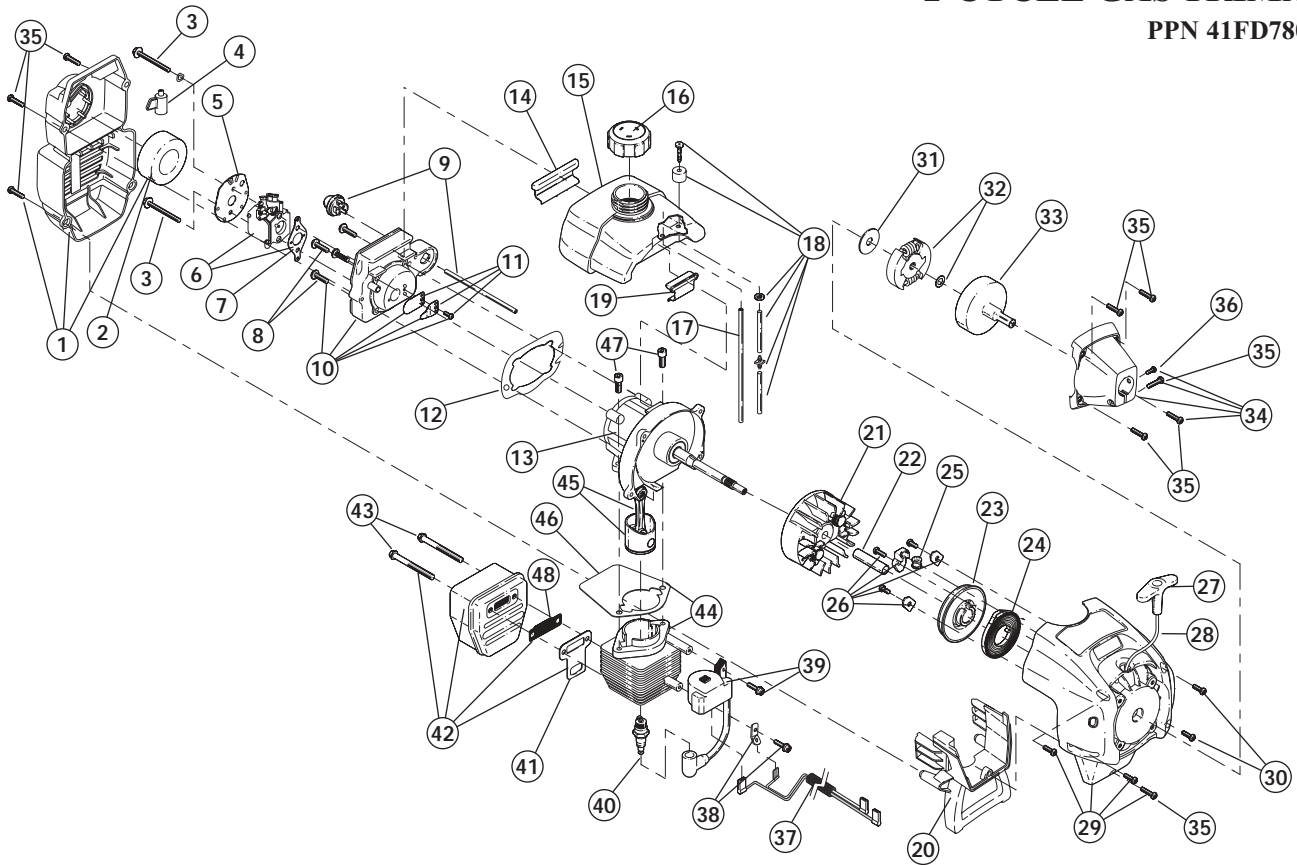

## 2-CYCLE GAS TRIMMER

PPN 41FD780G034

Item	Part No.	Description	Item	Part No.	Description
1	753-1192	Air Cleaner/Muffler Cover Assembly (includes 2 & 35)	28	791-613103	Rope
2	791-180350	Air Cleaner Filter	29	791-181797	Starter Housing Assembly (includes 23-28, 30 & 35)
3	791-180351	Carburetor Mounting Screws	30	791-181862	Housing Screws
4	753-04227	Choke Extention	31	791-182368	Clutch Washer
5	753-1194	Choke Plate	32	791-182369	Clutch Rotor Assembly
6	753-04331	Carburetor Assembly (includes 7)	33	791-153592	Clutch Drum Assembly
7	791-610675	Carburetor Gasket	34	791-182797	Clutch Cover Assembly
8	791-181860	Carb Mount Screw	35	791-181345	Cover Screw
9	791-181558	Primer and Hose Assembly	36	791-182519	Anti-Rotation Screw
10	753-1196	Carb Mount Assembly (includes 8 & 11)	37	791-182798	Wire Leads and Sleeve
11	791-684451	Reed Assembly	38	791-611063	Ground Tab
12	753-1208	Carburetor Mount Gasket	39	753-04337	Module Assembly
13	753-04332	Crank Case Service Assembly (includes 8)	40	791-610311	Spark Plug
14	791-612134	Rear Mounting Pad	41	753-04159	Exhaust Gasket
15	753-04311	Fuel Tank Assembly (includes 16-18)	42	791-182066	Muffler Assembly (includes 41, 43 & 48)
16	791-182438	Fuel Cap Assembly	43	791-147575	Muffler Mounting Bolt Assembly
17	791-181168	Fuel Return Line	44	753-04323	Cylinder Assembly (includes 46 & 47)
18	791-682039	Fuel Line Assembly	45	753-1207	Piston and Rod Assembly
19	791-145308	Front Mounting Pad	46	753-1197	Cylinder Gasket
20	791-182064	Shroud Extension and Stand	47	791-182723	Cylinder Bolt
21	791-182736	Flywheel Assembly	48	791-182747	Spark Arrestor Screen
22	791-181065	Spacer	*	753-04134	Engine Gasket Kit
23	753-04232	Recoil Pulley Assembly	*	791-180602	O.E.M. Carburetor Repair Kit
24	791-613102	Recoil Spring	*	791-181873	Gasket Diaphragm Repair Kit
25	791-611061	Rope Guide	*	792-1209	Piston Ring
26	791-181441	Pulley Retainer Assembly	*	753-04334	Short Block Assembly (includes 8, 13, 40, 44-48)
27	791-181079	Pull Handle	*	791-181599	Clutch Springs (Qty. 2)