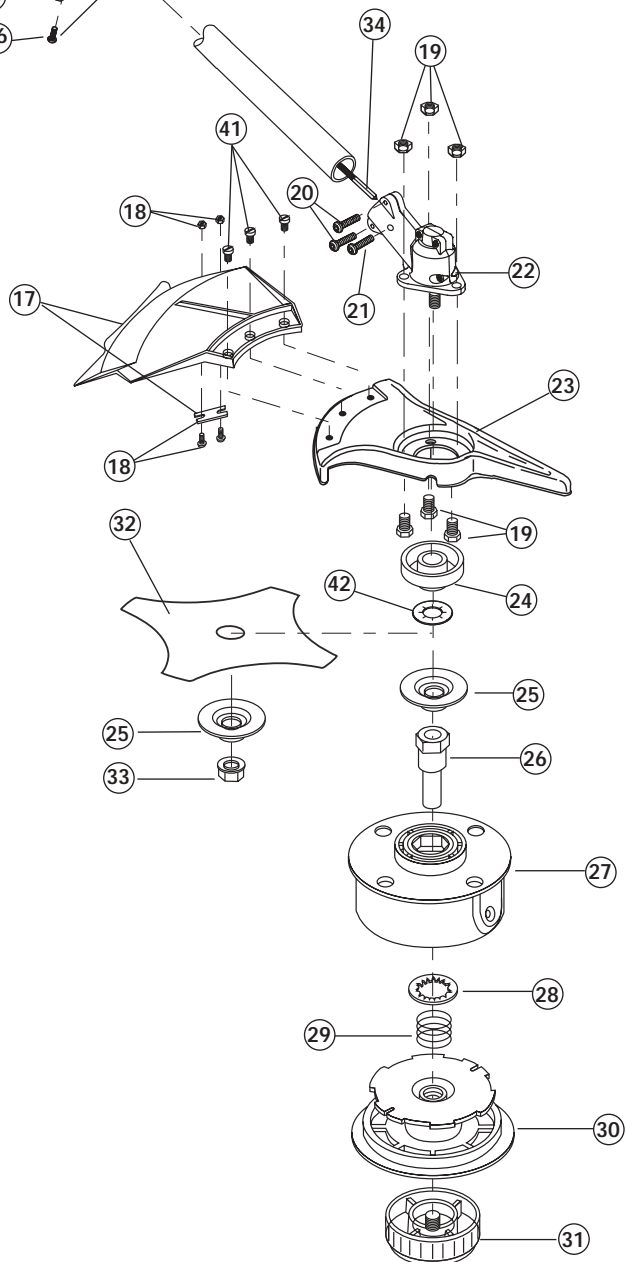

Optional Accessories

- 791-180120 Replacement Line, 0.095 Diameter
- 791-147345B Reel and Line Assembly
- 791-147498 Bump Head Assembly (includes 26-31)

* Items Not Shown